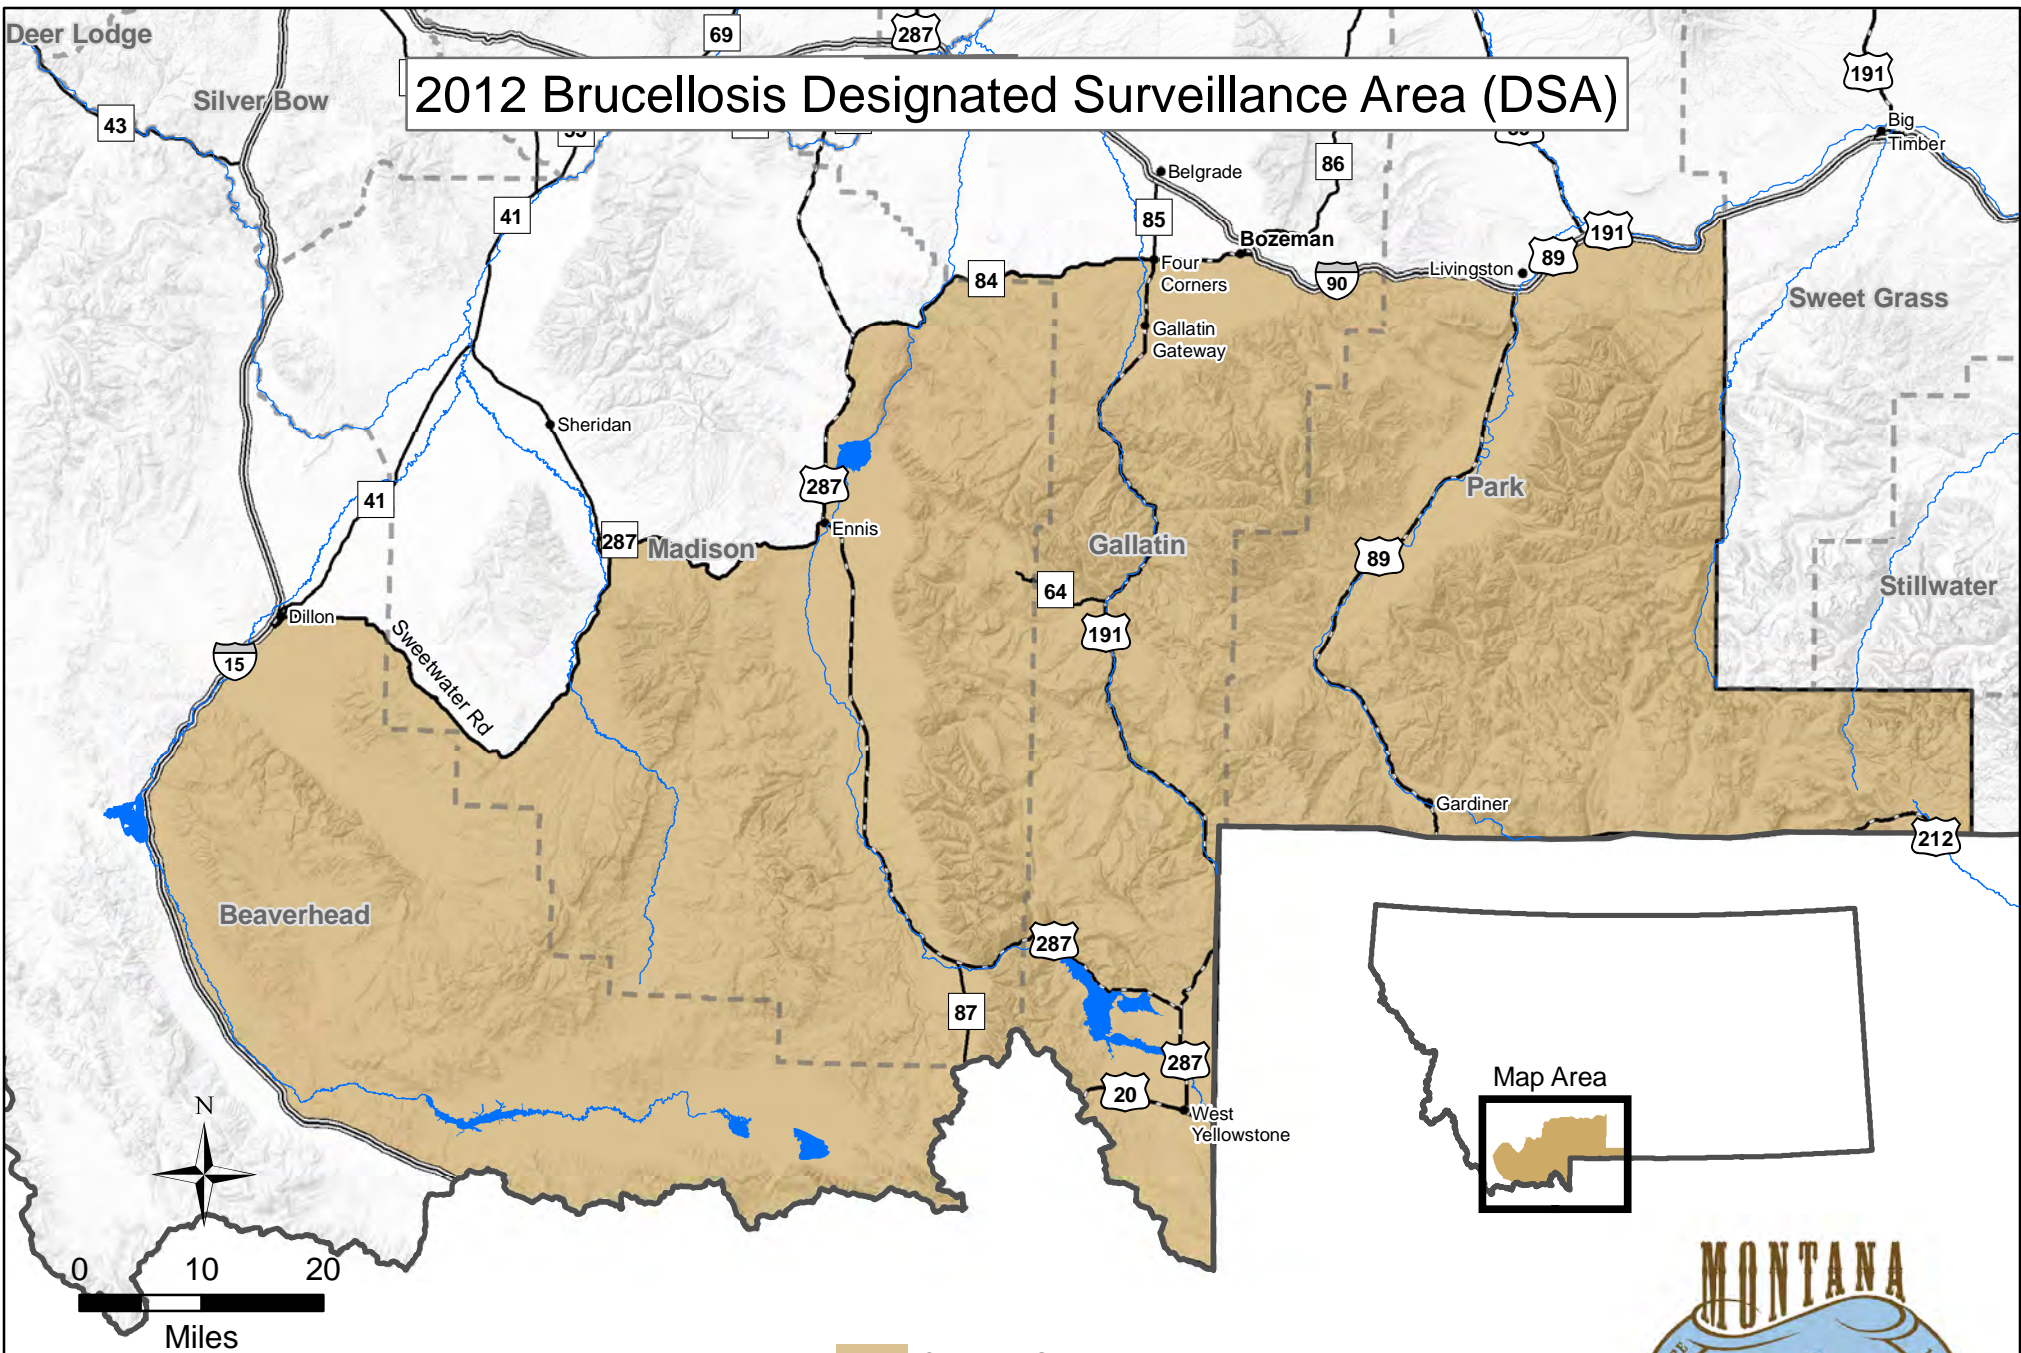

2012 Brucellosis Designated Surveillance Area (DSA)

■ Current DSA
--- Counties

Map created by Montana Fish, Wildlife & Parks

DSA digitized from description provided by the Montana Department of Livestock:
<http://liv.mt.gov/brucellosis/default.mcp>

SPDS - ISR 12074 - EDD 6/13/2012